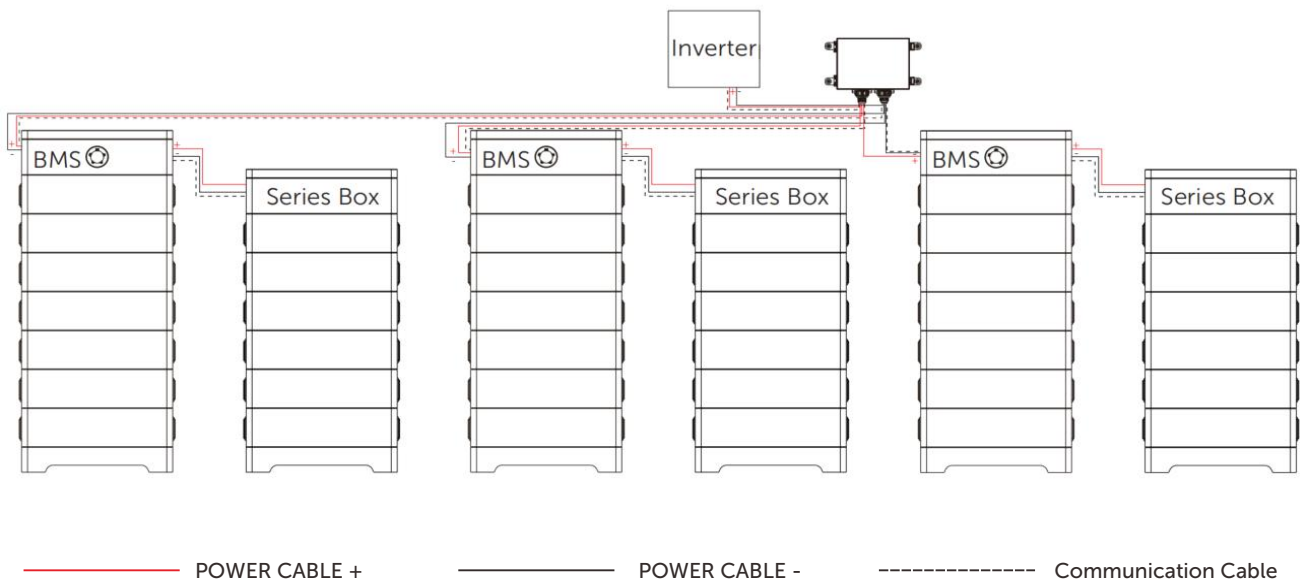

NEW FROM SOLAX TCBOX-70

Features

- Increase the capacity of system
- Extend the working hours of ESS
- Triple-modules in case
- Convenient for capacity expansion
- Prolong the batteries life due to the alternate use of triple-module

Type/model

TCBox-70

Max. operation current [A]	70
Input & output voltage [V]	90 - 750
Communication interface	RJ45*4
Max. parallel tower	3
Available charge / discharge temperature range [°C]	-30 ~ 60
Storage temperature [°C]	-40 ~ 80
Relative humidity [%]	4 ~ 100 (condensing)
Dimension (W x H x D) [mm]	325 x 231 x 126
Weight [kg]	2.1
Installation type	Wall mounted
Protection class	IP65
Cooling type	Natural
Altitude [m]	Below 3000